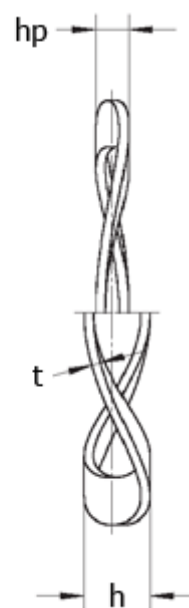

Article number: 22013410

Description: Wave washer L&M 84x74x0,5 K3  
for bearing : 6209

## Measures

d1	= 73.90	Weight (kg) / 100 pcs = 0.496
d2	= 83.90	
F (N) at hp	= 178.0	
For bearing	= 6209	
h	= 3.5	
hp	= 1.50	
t	= 0.50	
Waves	= 5	